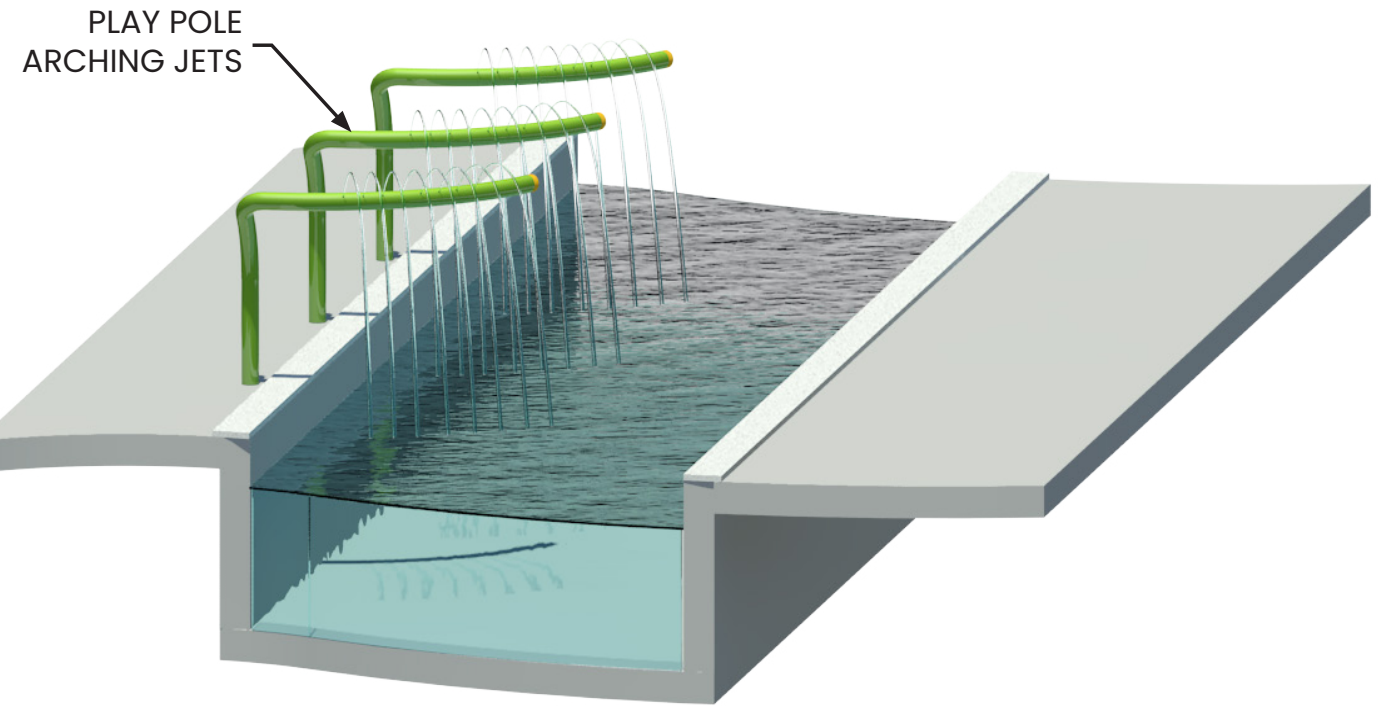

RIVERFORMS™

design2play
a weber group
company

River Forms - A great collection of Passive and Interactive features aimed at adding excitement to your Lazy River without being too aggressive. Our River FORMS Features, big and small, make a great addition to any River. Arching Jets, Fan Jets and Tippy Buckets are only the beginning. Our unique "Splash, Touch and Scream Targets" are real game changers. How about playing 'Limbo' under an invisible beam and surprising your friend with a blast of water when you 'Go-Low' enough! Besides Fun Components, we always provide a 'chicken path' for the not so adventurous guests. They can choose to avoid being sprayed if they just want to lie back and relax around the river.

RIVERFORMS™

PLAY POLE
DOWN JETS

OVERHEAD SHOWERS

PLAY POLE
SPRAY FANS

LIMBO ACTIVATOR CONCEPT

SCREAM ACTIVATOR CONCEPT

SLIDEFORMS™

design2play
a weber group
company

Slide Forms - Our Themed Water Slides deliver the 'BIG WOW' that will take your water attraction to the next level. We offer themed kiddie slides, standalone water slides-towers and large open and enclosed body slides for our Explorer Forms water play structures. The kiddie slides can be custom designed and fabricated to match any shape, style and theme you can imagine. Our waterslides and towers are super durable and low maintenance. The fiberglass slides match or exceed the highest industry standards. We also offer 'Lite' theming packages that can overlay standard slide towers to add a bold fresh look to the boring old tower.

The Weber Advantage

One Source

Design2Play joined the Weber family to combine innovative water features and world class theming. From fit to finish, we do everything, ensuring our products are perfectly integrated into your environment.