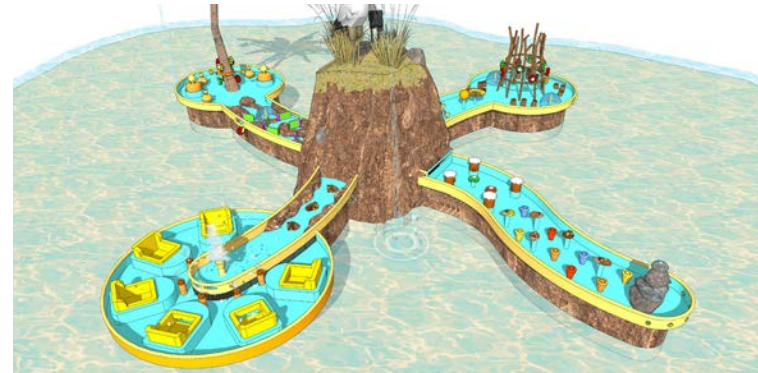

design2play
a weber group
company

WEBER

GROUP

Harnessing the power of water.
Unleashing the power of play.

Table of Contents

- 1. **Company Overview**
- 2-7. **Water Forms**
- 8-10. **Nature Forms**
- 11-14. **Explorer Forms**
- 15-21. **Table Forms**
- 22-27. **River Forms**
- 28-32. **Slide Forms**
- 33-35. **The Weber Advantage**
- 36. **Paint Color Finishes**
- 37-40. **Weber Concepts**

WATERFORMS™

design2play
a weber group
company

Water Forms - The following products represent a Dynamic collection of 40+ Active and Interactive Water Features made for Shallow Depth Pools and Wet Decks. From more than 22 years of experience in the industry, we've selected the perfect combination of proven and new products blended together in a fresh way that is 100% FUN! Our Water FORMS elements range in size from a Single Pop Jet all the way up to our Super Tower Centerpiece that delivers a 400 gallon deluge and everything in between. These features create the foundation of our 'Interactive World.'

TABLE FORMS™

design2play

a weber group
company

Table Forms - We Love Water Tables and so do our clients. Our Interactive Table Form designs are based on play value, educational content, safety, aesthetics, and durability. The Table Elements can be designed around Educational or Fun programs, but we've found the best projects are a combination of both. This happens when the Educational part is accessed in a fun and engaging way. Kids can work together to move objects and 'make things happen' in a Team environment. Part Science, Part Discovery, Total Fun!