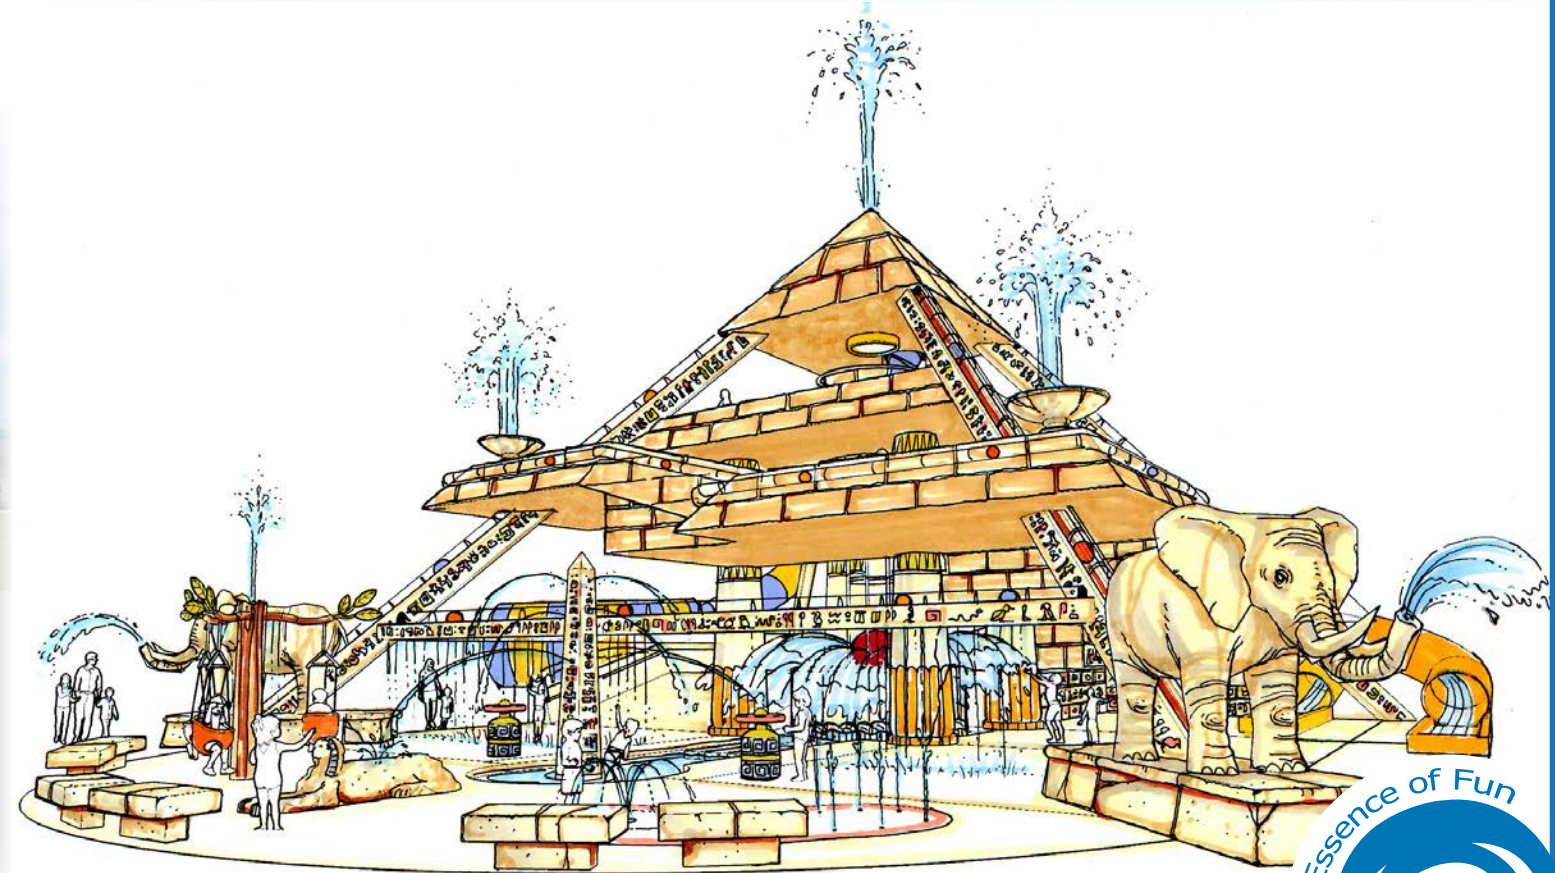

Weber Concepts