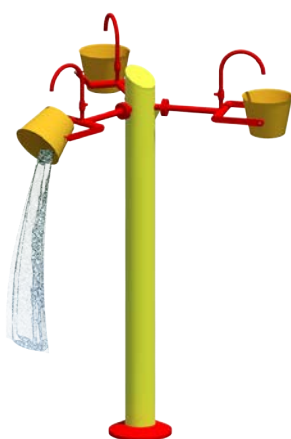

MULTI-BASKETS 6-WAY

GPM: 50
Water Depth: 0 - 1"
All 304 SS Construction