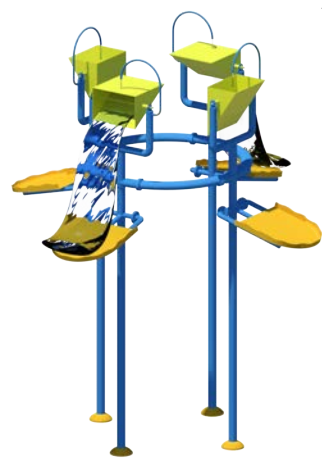

WATER WEDGE QUAD
GPM: 120
15 GALLON SPILL
Water Depth: 0 - 12"
All 304 SS Construction