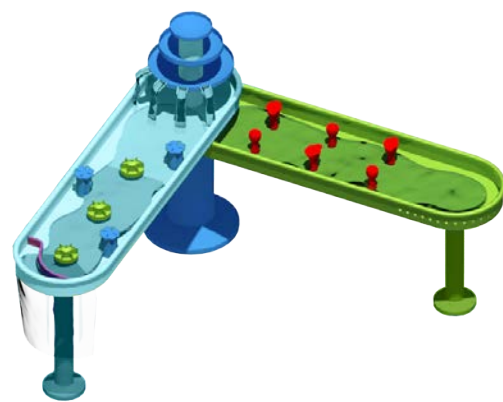

SPIN TARGETS
GPM: N/A
Water Depth: 0 - 18"
All 304 SS Construction

SHAPE FOUNTAIN
GPM: 25
Water Depth: 0 - 12"
All 304 SS Construction

MINI WATER TABLE (6' DIA.)
GPM: 40
Water Depth: 0 - 12"
All 304 SS Construction