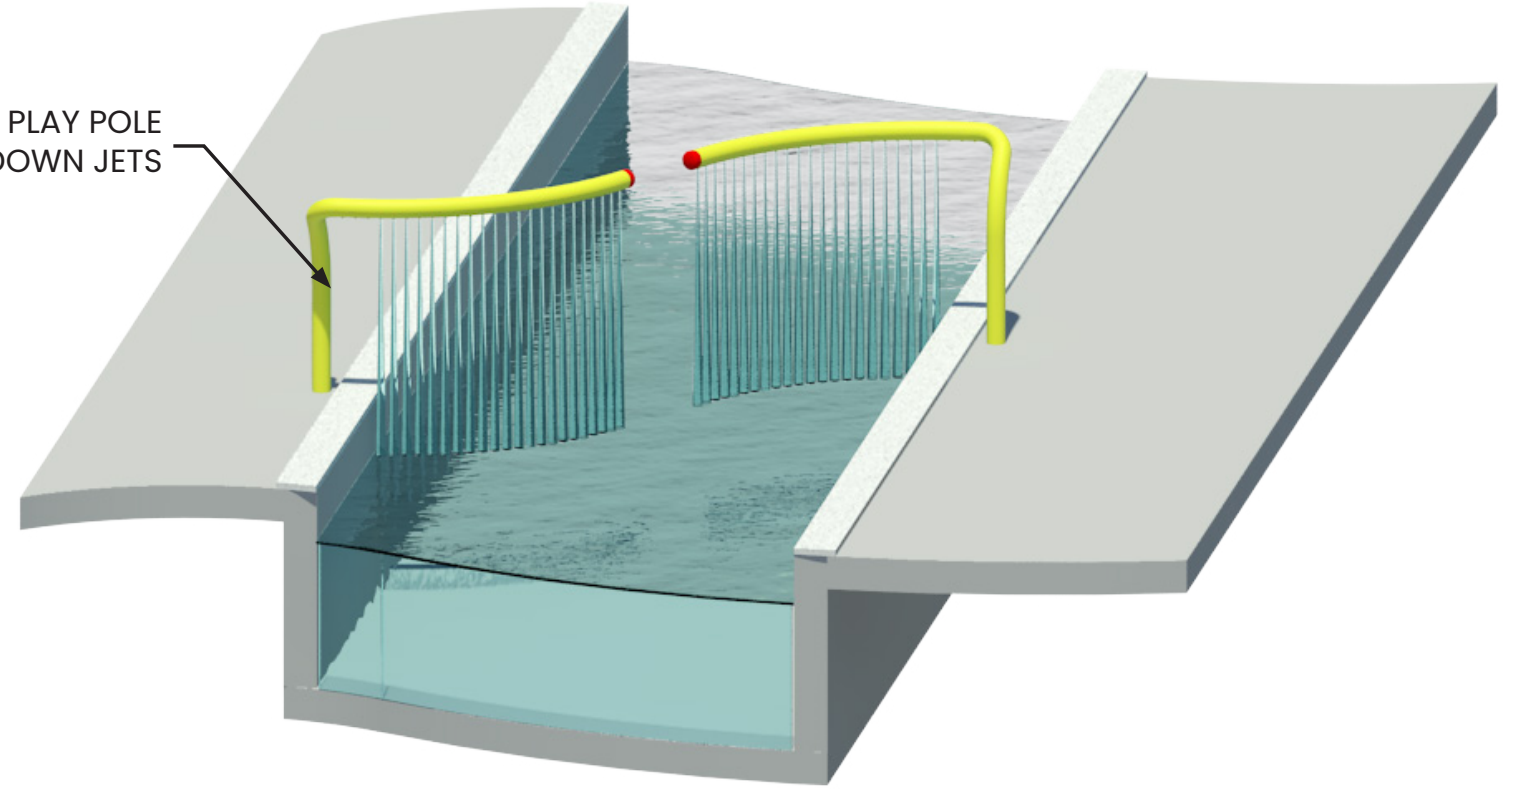

TABLE FORMS™

design2play

a weber group
company

Table Forms - We Love Water Tables and so do our clients. Our Interactive Table Form designs are based on play value, educational content, safety, aesthetics, and durability. The Table Elements can be designed around Educational or Fun programs, but we've found the best projects are a combination of both. This happens when the Educational part is accessed in a fun and engaging way. Kids can work together to move objects and 'make things happen' in a Team environment. Part Science, Part Discovery, Total Fun!

RIVERFORMS™

design2play
a weber group
company

River Forms - A great collection of Passive and Interactive features aimed at adding excitement to your Lazy River without being too aggressive. Our River FORMS Features, big and small, make a great addition to any River. Arching Jets, Fan Jets and Tippy Buckets are only the beginning. Our unique "Splash, Touch and Scream Targets" are real game changers. How about playing 'Limbo' under an invisible beam and surprising your friend with a blast of water when you 'Go-Low' enough! Besides Fun Components, we always provide a 'chicken path' for the not so adventurous guests. They can choose to avoid being sprayed if they just want to lie back and relax around the river.

RIVERFORMS™

PLAY POLE
DOWN JETS

OVERHEAD SHOWERS

PLAY POLE
SPRAY FANS

LIMBO ACTIVATOR CONCEPT

SCREAM ACTIVATOR CONCEPT

SLIDEFORMS™

design2play
a weber group
company