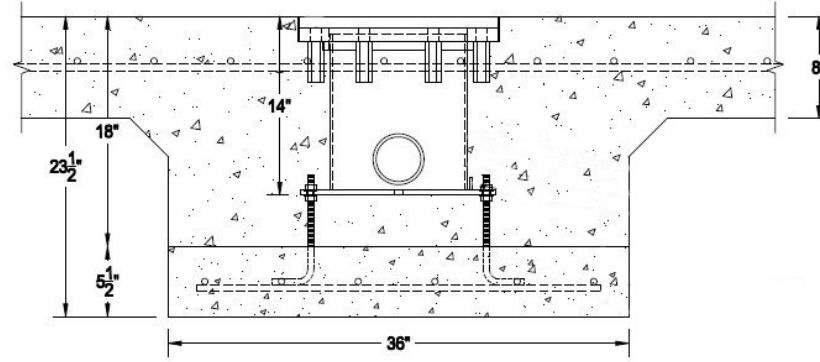

Contact Weber Group for your Water Play and Theming needs!

The Weber Advantage

FLEX FORM MOUNTS

A SMALL: FLEX FORM MOUNT
SCALE: 3/4" = 1'-0"

B MEDIUM: FLEX FORM MOUNT
SCALE: 3/4" = 1'-0"

C LARGE: FLEX FORM MOUNT
SCALE: 3/4" = 1'-0"