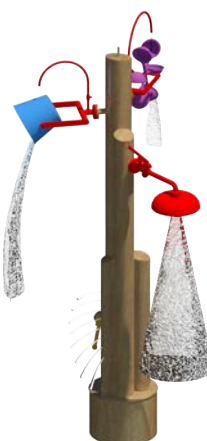

PILING CLUSTER

GPM: 40
Water Depth: 0 - 12"
All 304 SS Construction