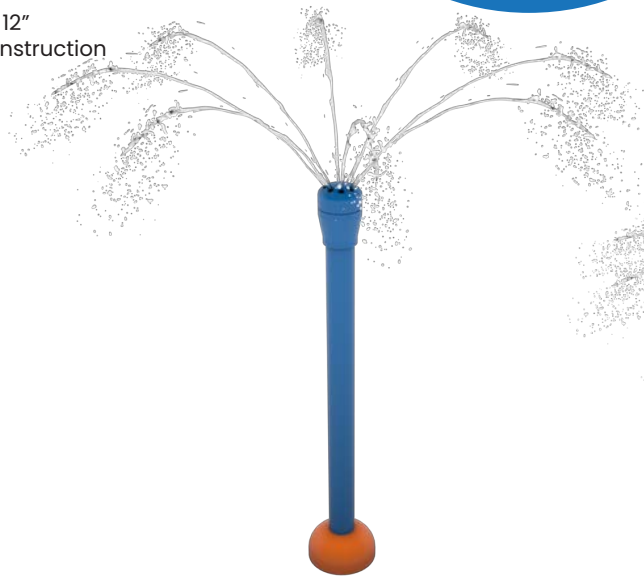

ELEVATED UMBRELLA
GPM: 20
Water Depth: 0 - 12"
All 304 SS Construction