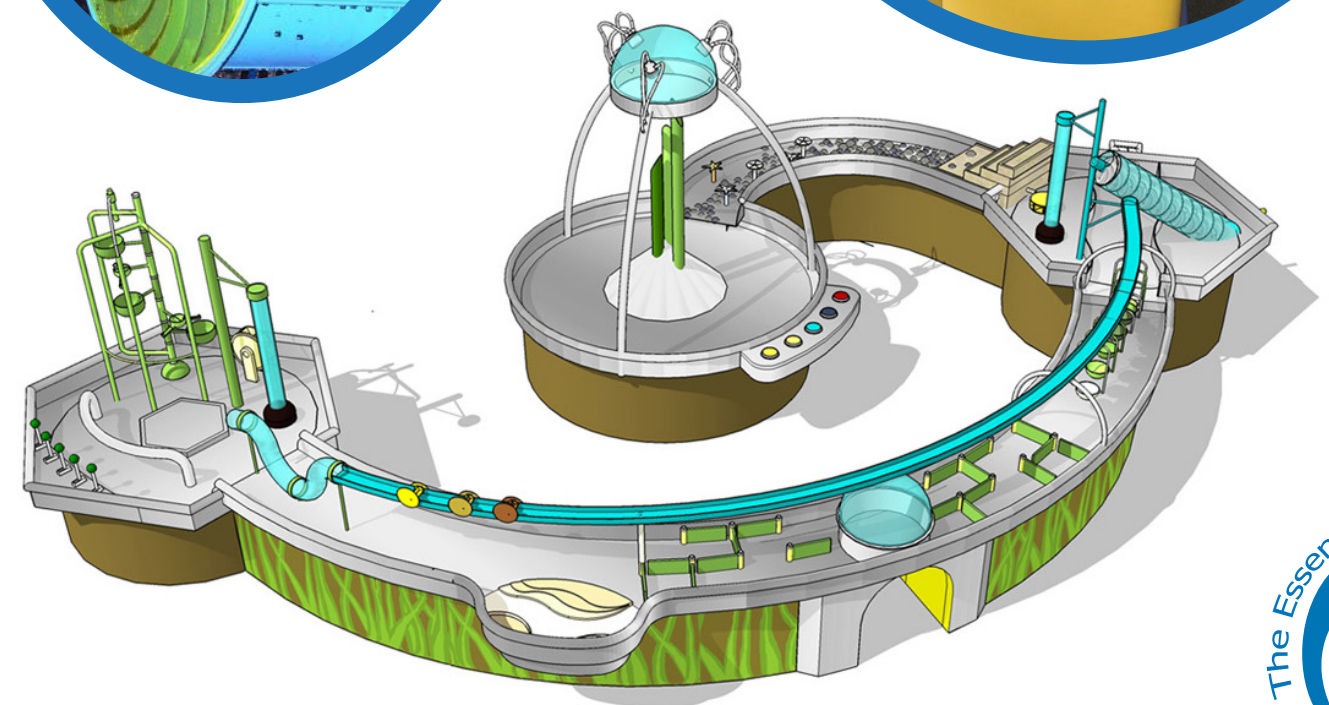

TABLE FORMS™

design2play

a weber group
company

Table Forms - We Love Water Tables and so do our clients. Our Interactive Table Form designs are based on play value, educational content, safety, aesthetics, and durability. The Table Elements can be designed around Educational or Fun programs, but we've found the best projects are a combination of both. This happens when the Educational part is accessed in a fun and engaging way. Kids can work together to move objects and 'make things happen' in a Team environment. Part Science, Part Discovery, Total Fun!

RIVERFORMS™

design2play
a weber group
company

River Forms - A great collection of Passive and Interactive features aimed at adding excitement to your Lazy River without being too aggressive. Our River FORMS Features, big and small, make a great addition to any River. Arching Jets, Fan Jets and Tippy Buckets are only the beginning. Our unique "Splash, Touch and Scream Targets" are real game changers. How about playing 'Limbo' under an invisible beam and surprising your friend with a blast of water when you 'Go-Low' enough! Besides Fun Components, we always provide a 'chicken path' for the not so adventurous guests. They can choose to avoid being sprayed if they just want to lie back and relax around the river.

RIVERFORMS™

PLAY POLE
DOWN JETS

OVERHEAD SHOWERS

PLAY POLE
SPRAY FANS

LIMBO ACTIVATOR CONCEPT

SCREAM ACTIVATOR CONCEPT

SLIDEFORMS™

design2play
a weber group
company