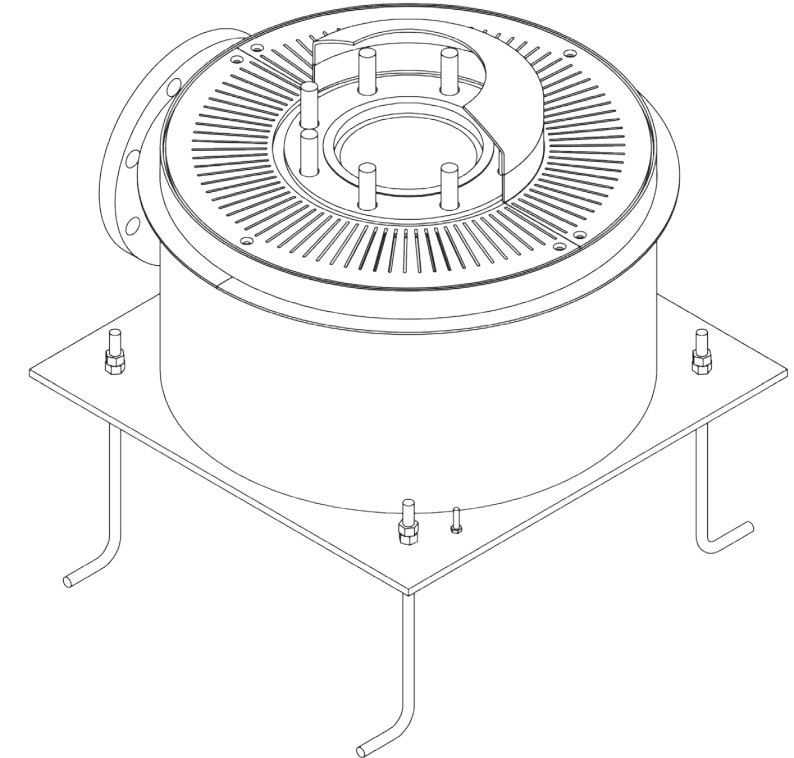

Contact Weber Group for your Water Play and Theming needs!

The Weber Advantage

FLEX FORM MOUNTS

A SMALL: FLEX FORM MOUNT
SCALE: 3/4" = 1'-0"

B MEDIUM: FLEX FORM MOUNT
SCALE: 3/4" = 1'-0"

C LARGE: FLEX FORM MOUNT
SCALE: 3/4" = 1'-0"

FLEX FORM DRAIN CANISTER

Our 304/304L Stainless Steel FLEX FORM feature mounting system allows you to add, change and rearrange features with no hassle, any time you want. Once the Mount is installed, you simply add a gasket, bolt down the feature and you are ready to go. You can also remove and store features for the winter and cover the opening with a gasket and plastic cover that provides a flush finish with no protruding hardware. Available in (3) sizes to accommodate our full range of Water Forms spray pad features making your attraction truly 'Swap N' Play'. Any Water Feature in the corresponding size group can be mixed and matched however you want and adding new features is just as easy. We also can adapt any of our features to fit over any other existing features for a seamless transition from old to new!