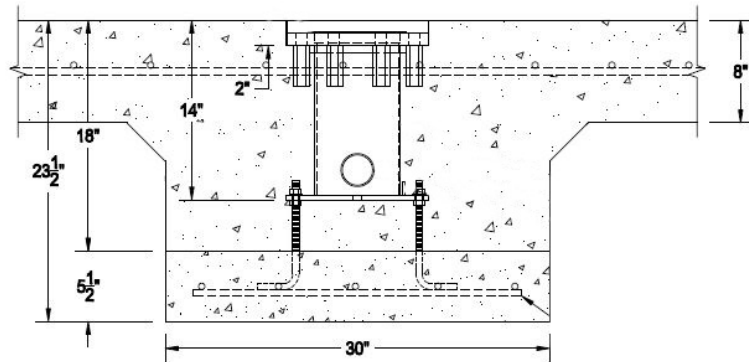

Contact Weber Group for your Water Play and Theming needs!

The Weber Advantage

FLEX FORM MOUNTS

A SMALL: FLEX FORM MOUNT
SCALE: 3/4" = 1'-0"

B MEDIUM: FLEX FORM MOUNT
SCALE: 3/4" = 1'-0"

C LARGE: FLEX FORM MOUNT
SCALE: 3/4" = 1'-0"