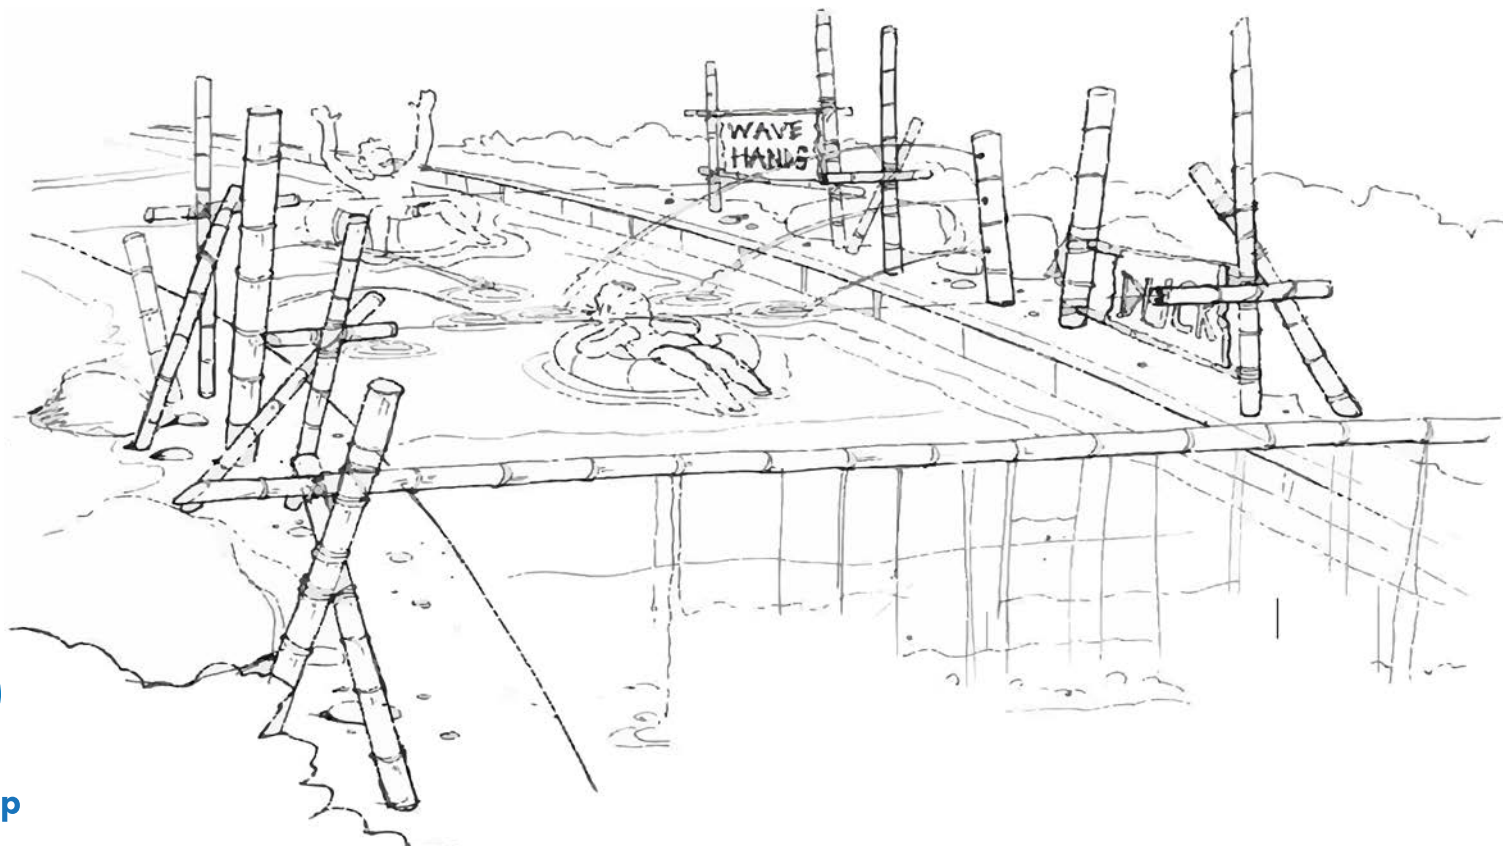

RIVERFORMS™

PLAY POLE
DOWN JETS

OVERHEAD SHOWERS

PLAY POLE
SPRAY FANS

LIMBO ACTIVATOR CONCEPT

SCREAM ACTIVATOR CONCEPT

SLIDEFORMS™

design2play
a weber group
company