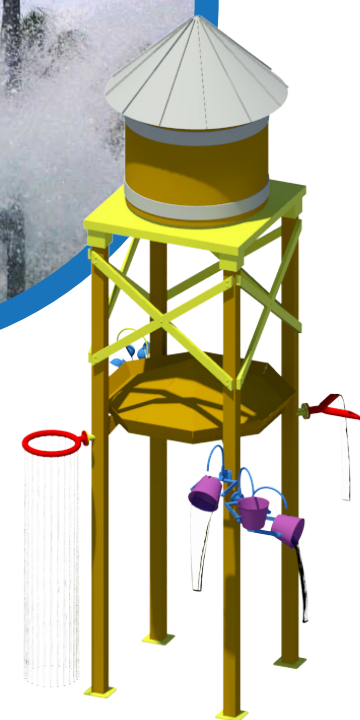

SUPER TOWER PLUS
GPM: 125
400 GALLON SPILL
Water Depth: 0 - 18"
All 304 SS Construction