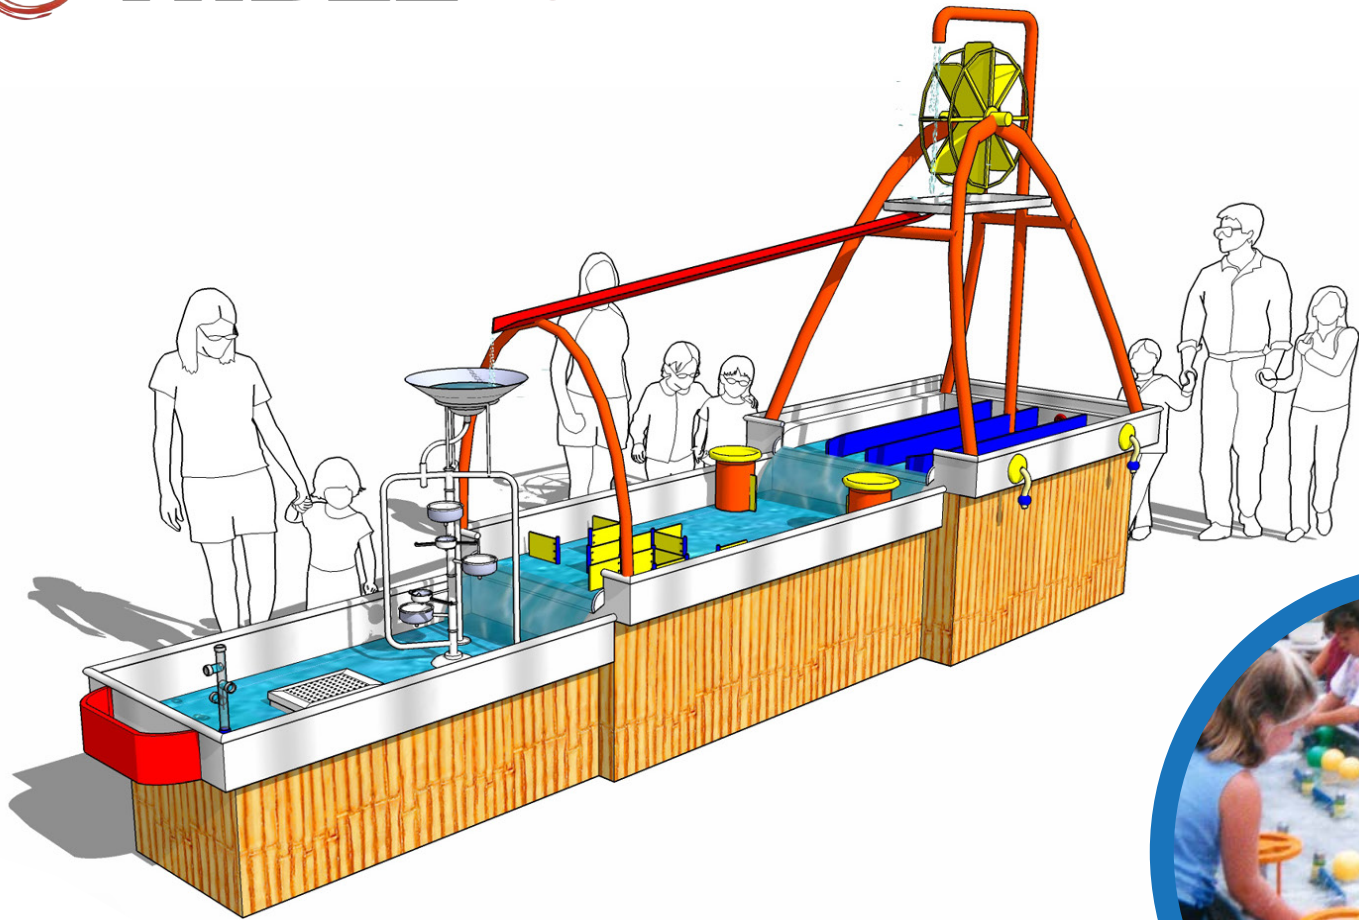

TABLE FORMS™

design2play

a weber group
company

Table Forms - We Love Water Tables and so do our clients. Our Interactive Table Form designs are based on play value, educational content, safety, aesthetics, and durability. The Table Elements can be designed around Educational or Fun programs, but we've found the best projects are a combination of both. This happens when the Educational part is accessed in a fun and engaging way. Kids can work together to move objects and 'make things happen' in a Team environment. Part Science, Part Discovery, Total Fun!