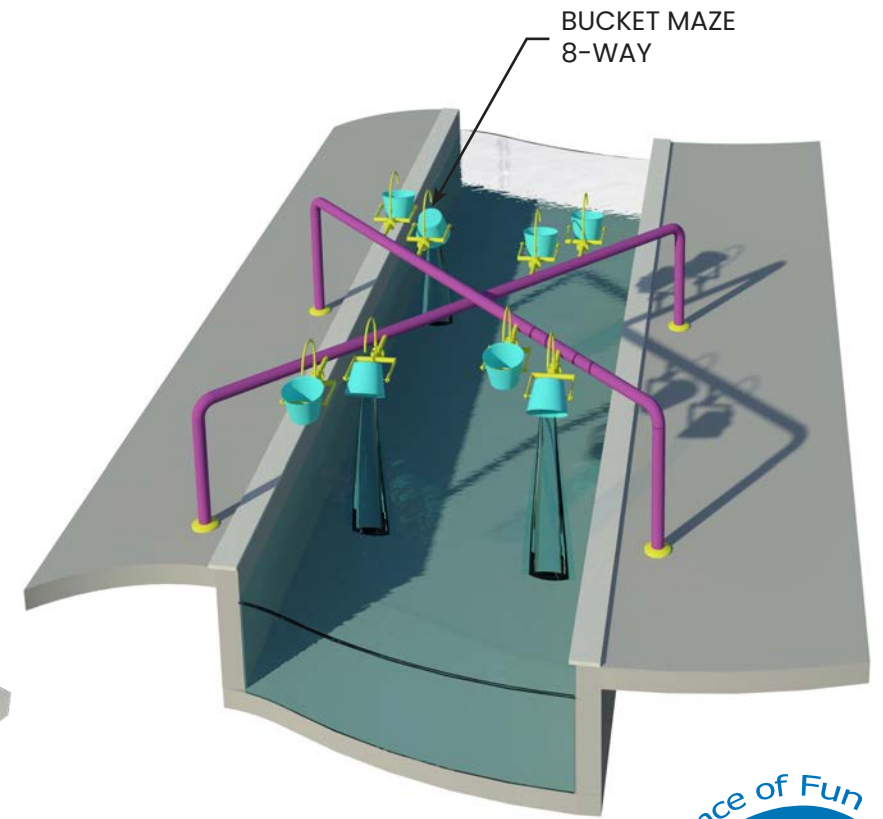

TABLE FORMS™

design2play

a weber group
company

Table Forms - We Love Water Tables and so do our clients. Our Interactive Table Form designs are based on play value, educational content, safety, aesthetics, and durability. The Table Elements can be designed around Educational or Fun programs, but we've found the best projects are a combination of both. This happens when the Educational part is accessed in a fun and engaging way. Kids can work together to move objects and 'make things happen' in a Team environment. Part Science, Part Discovery, Total Fun!

RIVERFORMS™

design2play
a weber group
company

River Forms - A great collection of Passive and Interactive features aimed at adding excitement to your Lazy River without being too aggressive. Our River FORMS Features, big and small, make a great addition to any River. Arching Jets, Fan Jets and Tippy Buckets are only the beginning. Our unique "Splash, Touch and Scream Targets" are real game changers. How about playing 'Limbo' under an invisible beam and surprising your friend with a blast of water when you 'Go-Low' enough! Besides Fun Components, we always provide a 'chicken path' for the not so adventurous guests. They can choose to avoid being sprayed if they just want to lie back and relax around the river.

RIVERFORMS™

PLAY POLE
DOWN JETS

OVERHEAD SHOWERS

PLAY POLE
SPRAY FANS

LIMBO ACTIVATOR CONCEPT

SCREAM ACTIVATOR CONCEPT

SLIDEFORMS™

design2play
a weber group
company