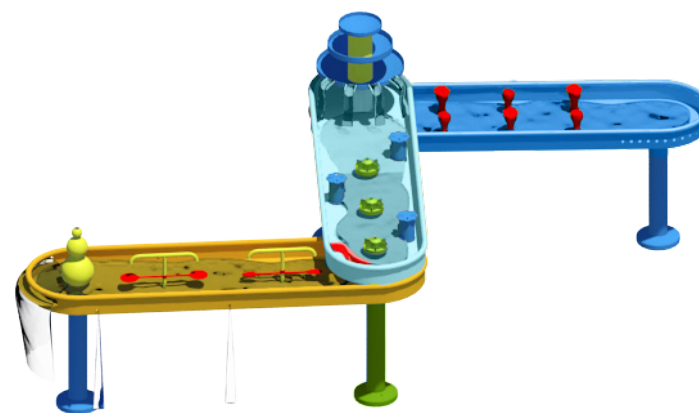

SPIN TARGETS
GPM: N/A
Water Depth: 0 - 18"
All 304 SS Construction

SHAPE FOUNTAIN
GPM: 25
Water Depth: 0 - 12"
All 304 SS Construction

MINI WATER TABLE (6' DIA.)
GPM: 40
Water Depth: 0 - 12"
All 304 SS Construction

CASCADING WATER TABLE 2-WAY
GPM: 30
Water Depth: 0 - 8"
All 304 SS/ Composite Construction

CASCADING WATER TABLE 3-WAY
GPM: 45
Water Depth: 0 - 8"
All 304 SS/ Composite Construction

CASCADING WATER TABLE 4-WAY
GPM: 60
Water Depth: 0 - 8"
All 304 SS/ Composite Construction