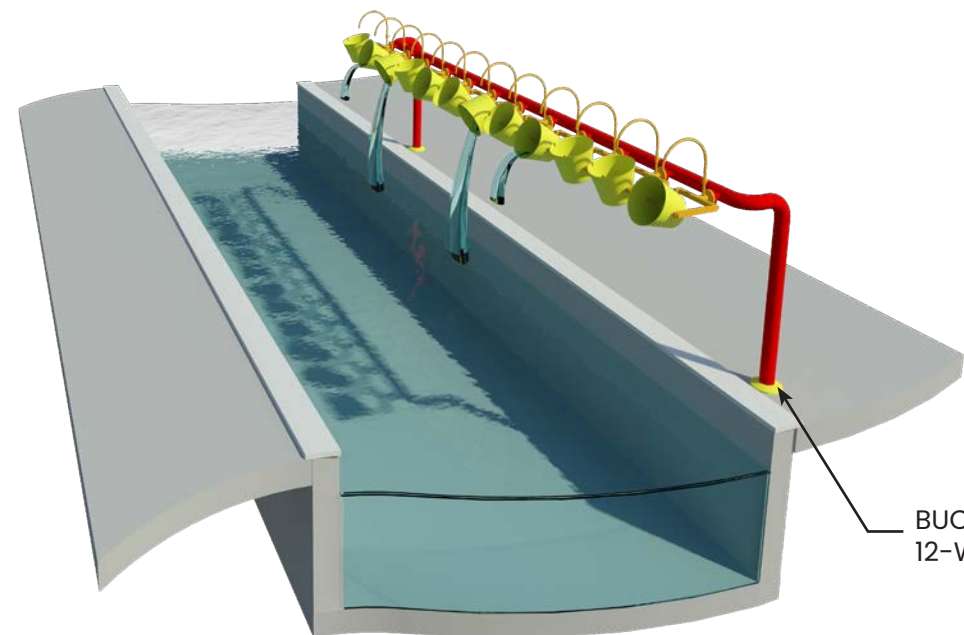

TABLE FORMS™

design2play

a weber group
company

Table Forms - We Love Water Tables and so do our clients. Our Interactive Table Form designs are based on play value, educational content, safety, aesthetics, and durability. The Table Elements can be designed around Educational or Fun programs, but we've found the best projects are a combination of both. This happens when the Educational part is accessed in a fun and engaging way. Kids can work together to move objects and 'make things happen' in a Team environment. Part Science, Part Discovery, Total Fun!

RIVERFORMS™

design2play
a weber group
company

River Forms - A great collection of Passive and Interactive features aimed at adding excitement to your Lazy River without being too aggressive. Our River FORMS Features, big and small, make a great addition to any River. Arching Jets, Fan Jets and Tippy Buckets are only the beginning. Our unique "Splash, Touch and Scream Targets" are real game changers. How about playing 'Limbo' under an invisible beam and surprising your friend with a blast of water when you 'Go-Low' enough! Besides Fun Components, we always provide a 'chicken path' for the not so adventurous guests. They can choose to avoid being sprayed if they just want to lie back and relax around the river.

RIVERFORMS™

PLAY POLE
DOWN JETS

OVERHEAD SHOWERS

PLAY POLE
SPRAY FANS

LIMBO ACTIVATOR CONCEPT

SCREAM ACTIVATOR CONCEPT

SLIDEFORMS™

design2play
a weber group
company