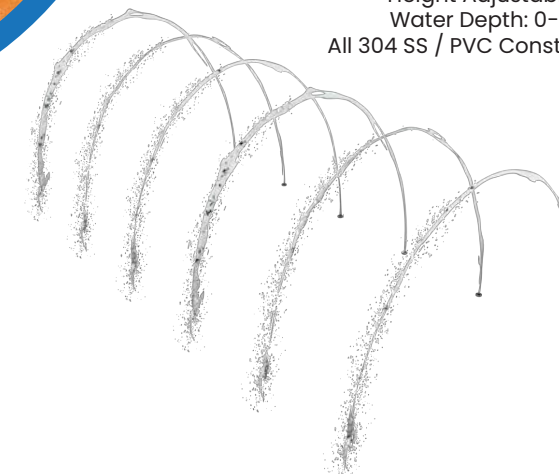

TUNNEL JETS - 6-WAY
GPM: 30
Height Adjustable
Water Depth: 0 - 1"
All 304 SS / PVC Construction