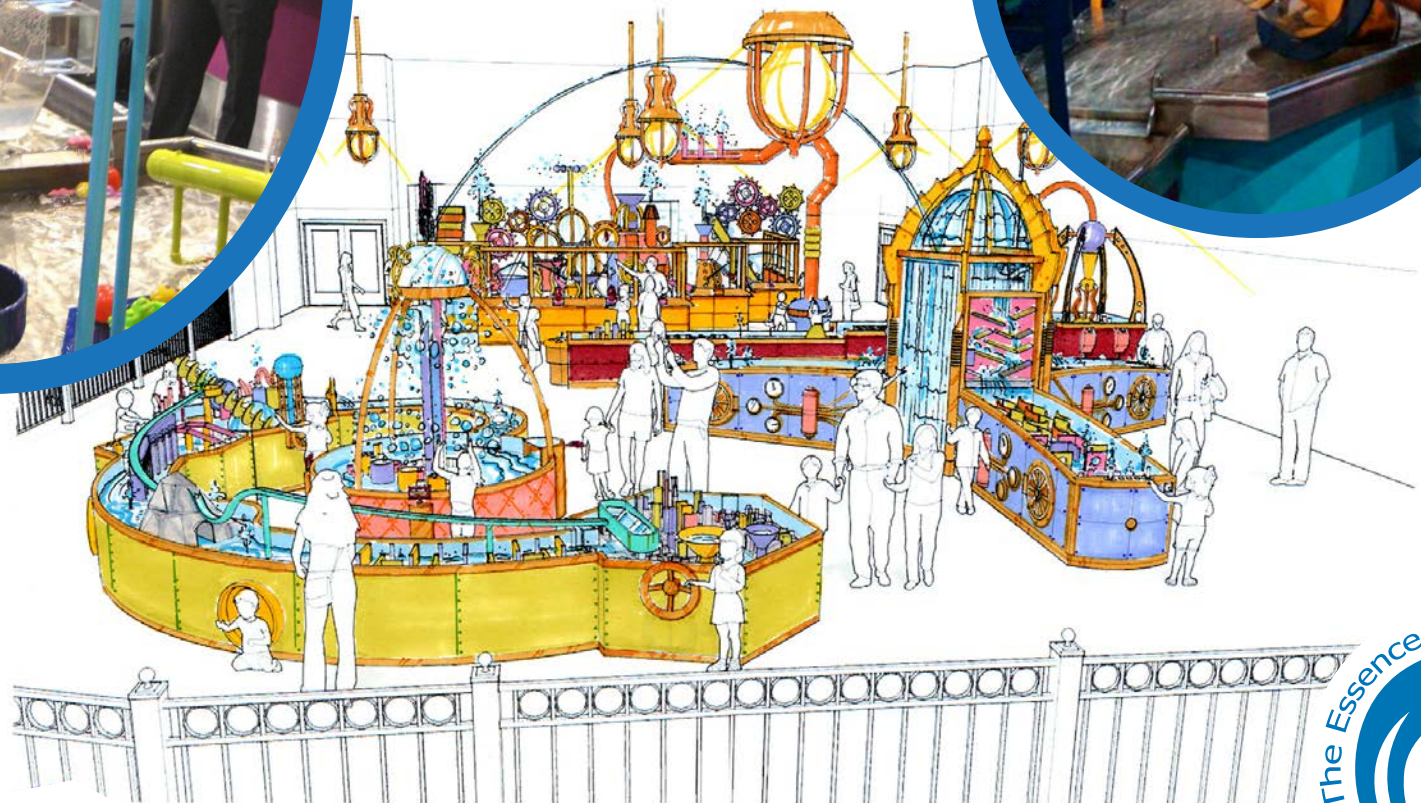

TABLE FORMS™

design2play

a weber group
company

Table Forms - We Love Water Tables and so do our clients. Our Interactive Table Form designs are based on play value, educational content, safety, aesthetics, and durability. The Table Elements can be designed around Educational or Fun programs, but we've found the best projects are a combination of both. This happens when the Educational part is accessed in a fun and engaging way. Kids can work together to move objects and 'make things happen' in a Team environment. Part Science, Part Discovery, Total Fun!

RIVERFORMS™

design2play
a weber group
company

River Forms - A great collection of Passive and Interactive features aimed at adding excitement to your Lazy River without being too aggressive. Our River FORMS Features, big and small, make a great addition to any River. Arching Jets, Fan Jets and Tippy Buckets are only the beginning. Our unique "Splash, Touch and Scream Targets" are real game changers. How about playing 'Limbo' under an invisible beam and surprising your friend with a blast of water when you 'Go-Low' enough! Besides Fun Components, we always provide a 'chicken path' for the not so adventurous guests. They can choose to avoid being sprayed if they just want to lie back and relax around the river.