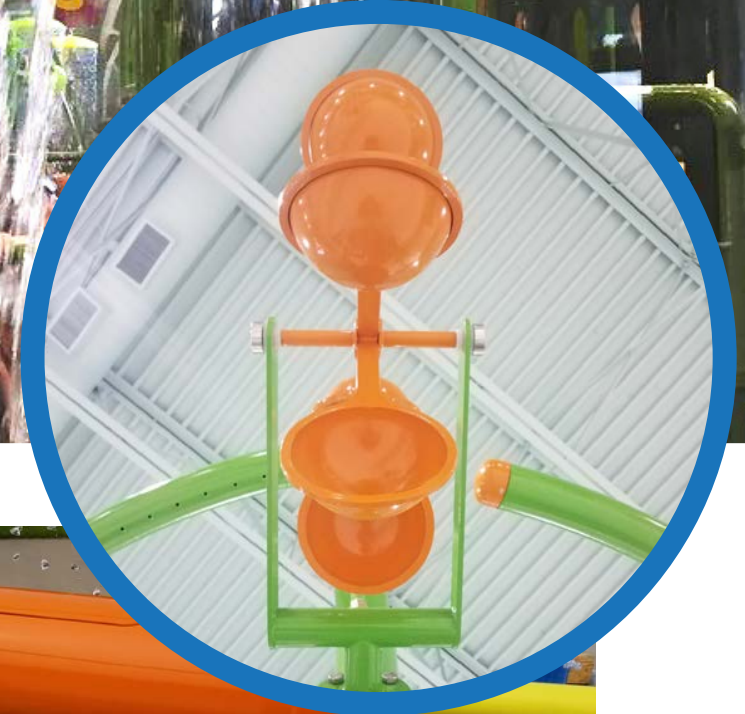

TABLE FORMS™

design2play

a weber group
company

Table Forms - We Love Water Tables and so do our clients. Our Interactive Table Form designs are based on play value, educational content, safety, aesthetics, and durability. The Table Elements can be designed around Educational or Fun programs, but we've found the best projects are a combination of both. This happens when the Educational part is accessed in a fun and engaging way. Kids can work together to move objects and 'make things happen' in a Team environment. Part Science, Part Discovery, Total Fun!