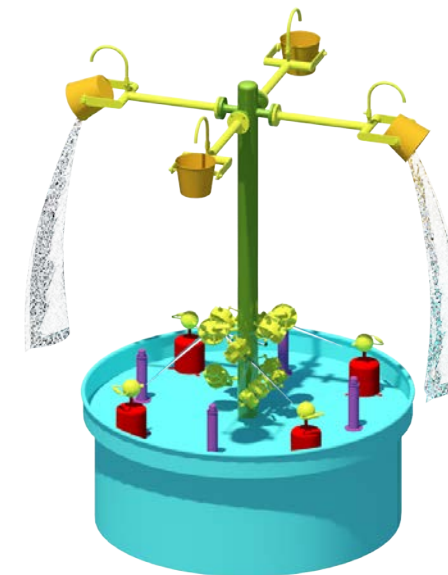

SPIN TARGETS
GPM: N/A
Water Depth: 0 - 18"
All 304 SS Construction

SHAPE FOUNTAIN
GPM: 25
Water Depth: 0 - 12"
All 304 SS Construction

MINI WATER TABLE (6' DIA.)
GPM: 40
Water Depth: 0 - 12"
All 304 SS Construction