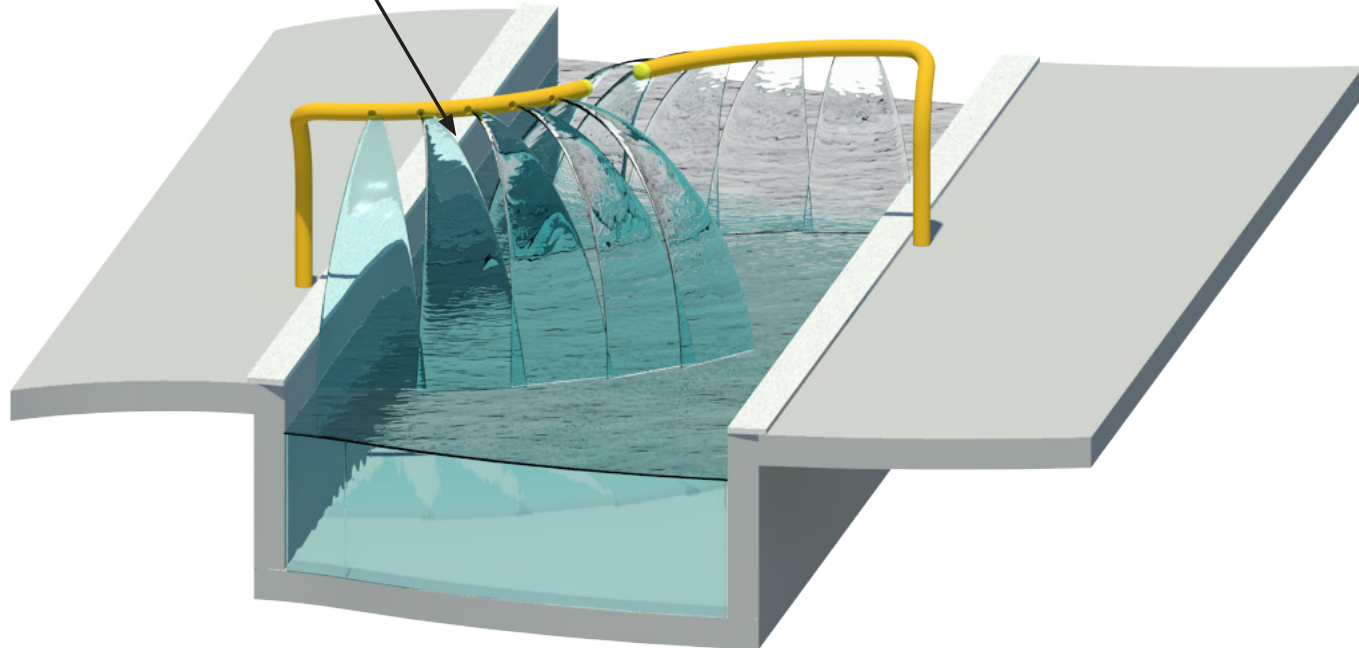

RIVERFORMS™

design2play
a weber group
company

River Forms - A great collection of Passive and Interactive features aimed at adding excitement to your Lazy River without being too aggressive. Our River FORMS Features, big and small, make a great addition to any River. Arching Jets, Fan Jets and Tippy Buckets are only the beginning. Our unique "Splash, Touch and Scream Targets" are real game changers. How about playing 'Limbo' under an invisible beam and surprising your friend with a blast of water when you 'Go-Low' enough! Besides Fun Components, we always provide a 'chicken path' for the not so adventurous guests. They can choose to avoid being sprayed if they just want to lie back and relax around the river.

RIVERFORMS™

PLAY POLE
DOWN JETS

OVERHEAD SHOWERS

PLAY POLE
SPRAY FANS

LIMBO ACTIVATOR CONCEPT

SCREAM ACTIVATOR CONCEPT

SLIDEFORMS™

design2play
a weber group
company

Slide Forms - Our Themed Water Slides deliver the 'BIG WOW' that will take your water attraction to the next level. We offer themed kiddie slides, standalone water slides-towers and large open and enclosed body slides for our Explorer Forms water play structures. The kiddie slides can be custom designed and fabricated to match any shape, style and theme you can imagine. Our waterslides and towers are super durable and low maintenance. The fiberglass slides match or exceed the highest industry standards. We also offer 'Lite' theming packages that can overlay standard slide towers to add a bold fresh look to the boring old tower.

The Weber Advantage

One Source

Design2Play joined the Weber family to combine innovative water features and world class theming. From fit to finish, we do everything, ensuring our products are perfectly integrated into your environment.