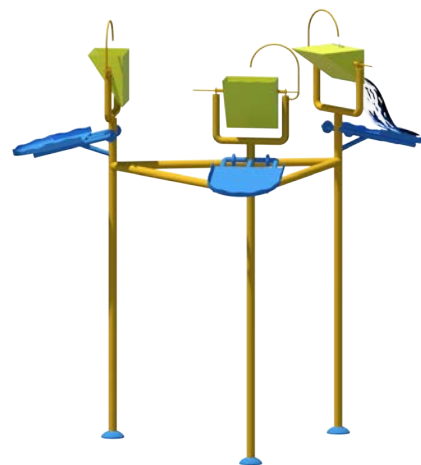

WATERFORMS™ WEDGES + WOWS

TIPPY WEDGE
GPM: 20
Water Depth: 0 - 1"
All 304 SS Construction

AQUASPHERE
GPM: 10
Water Depth: 0 - 18"
All 304 SS Construction

WATER WEDGE DOUBLE
GPM: 40
Water Depth: 0 - 12"
All 304 SS Construction