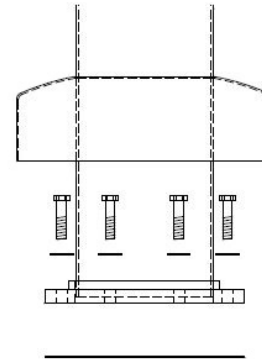

Contact Weber Group for your Water Play and Theming needs!

The Weber Advantage

FLEX FORM MOUNTS

A SMALL: FLEX FORM MOUNT
SCALE: 3/4" = 1'-0"

B MEDIUM: FLEX FORM MOUNT
SCALE: 3/4" = 1'-0"

C LARGE: FLEX FORM MOUNT
SCALE: 3/4" = 1'-0"