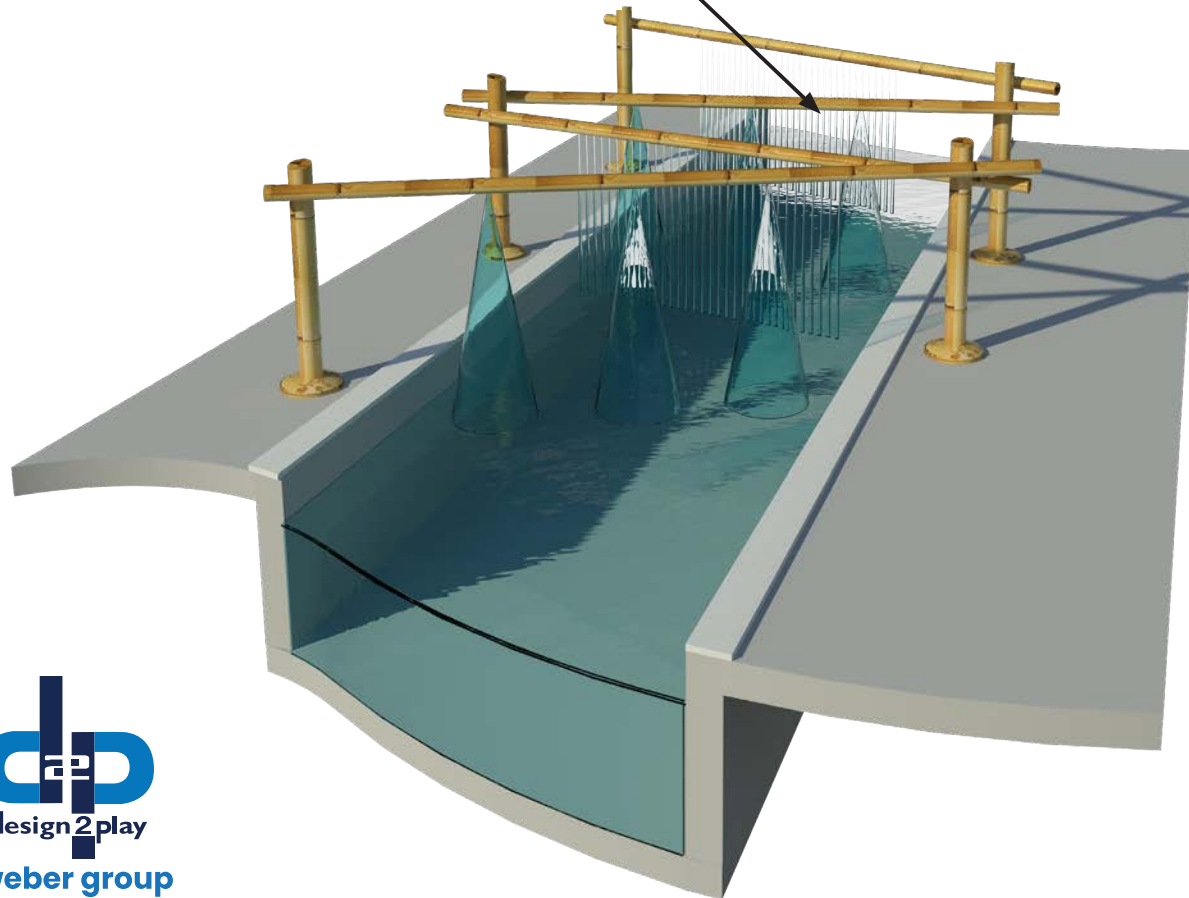

RIVERFORMS™

design2play
a weber group
company

River Forms - A great collection of Passive and Interactive features aimed at adding excitement to your Lazy River without being too aggressive. Our River FORMS Features, big and small, make a great addition to any River. Arching Jets, Fan Jets and Tippy Buckets are only the beginning. Our unique "Splash, Touch and Scream Targets" are real game changers. How about playing 'Limbo' under an invisible beam and surprising your friend with a blast of water when you 'Go-Low' enough! Besides Fun Components, we always provide a 'chicken path' for the not so adventurous guests. They can choose to avoid being sprayed if they just want to lie back and relax around the river.

RIVERFORMS™

PLAY POLE
DOWN JETS

OVERHEAD SHOWERS

PLAY POLE
SPRAY FANS

LIMBO ACTIVATOR CONCEPT

SCREAM ACTIVATOR CONCEPT

SLIDEFORMS™

design2play
a weber group
company

Slide Forms - Our Themed Water Slides deliver the 'BIG WOW' that will take your water attraction to the next level. We offer themed kiddie slides, standalone water slides-towers and large open and enclosed body slides for our Explorer Forms water play structures. The kiddie slides can be custom designed and fabricated to match any shape, style and theme you can imagine. Our waterslides and towers are super durable and low maintenance. The fiberglass slides match or exceed the highest industry standards. We also offer 'Lite' theming packages that can overlay standard slide towers to add a bold fresh look to the boring old tower.

The Weber Advantage

One Source

Design2Play joined the Weber family to combine innovative water features and world class theming. From fit to finish, we do everything, ensuring our products are perfectly integrated into your environment.