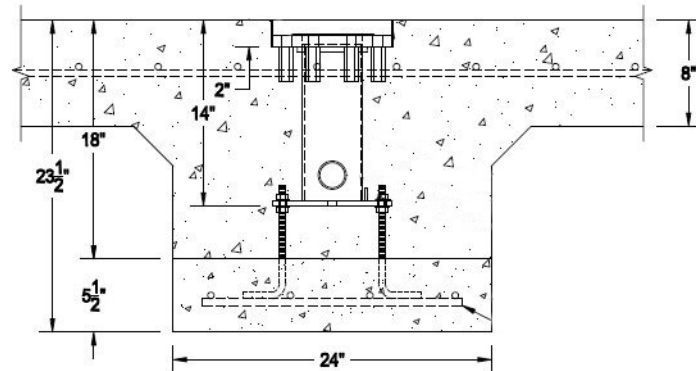

Contact Weber Group for your Water Play and Theming needs!

The Weber Advantage

FLEX FORM MOUNTS

A SMALL: FLEX FORM MOUNT
SCALE: 3/4" = 1'-0"

B MEDIUM: FLEX FORM MOUNT
SCALE: 3/4" = 1'-0"

C LARGE: FLEX FORM MOUNT
SCALE: 3/4" = 1'-0"