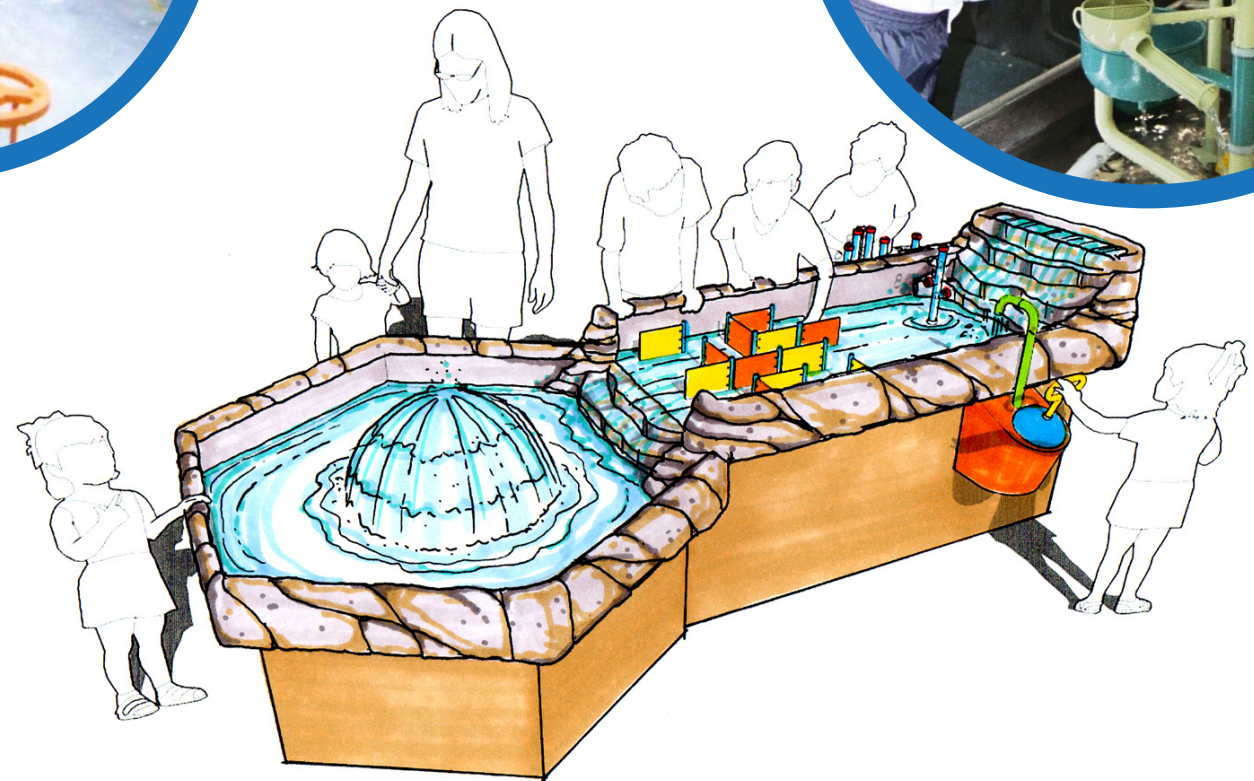

TABLE FORMS™

design2play

a weber group
company

Table Forms - We Love Water Tables and so do our clients. Our Interactive Table Form designs are based on play value, educational content, safety, aesthetics, and durability. The Table Elements can be designed around Educational or Fun programs, but we've found the best projects are a combination of both. This happens when the Educational part is accessed in a fun and engaging way. Kids can work together to move objects and 'make things happen' in a Team environment. Part Science, Part Discovery, Total Fun!

RIVERFORMS™

design2play
a weber group
company

River Forms - A great collection of Passive and Interactive features aimed at adding excitement to your Lazy River without being too aggressive. Our River FORMS Features, big and small, make a great addition to any River. Arching Jets, Fan Jets and Tippy Buckets are only the beginning. Our unique "Splash, Touch and Scream Targets" are real game changers. How about playing 'Limbo' under an invisible beam and surprising your friend with a blast of water when you 'Go-Low' enough! Besides Fun Components, we always provide a 'chicken path' for the not so adventurous guests. They can choose to avoid being sprayed if they just want to lie back and relax around the river.