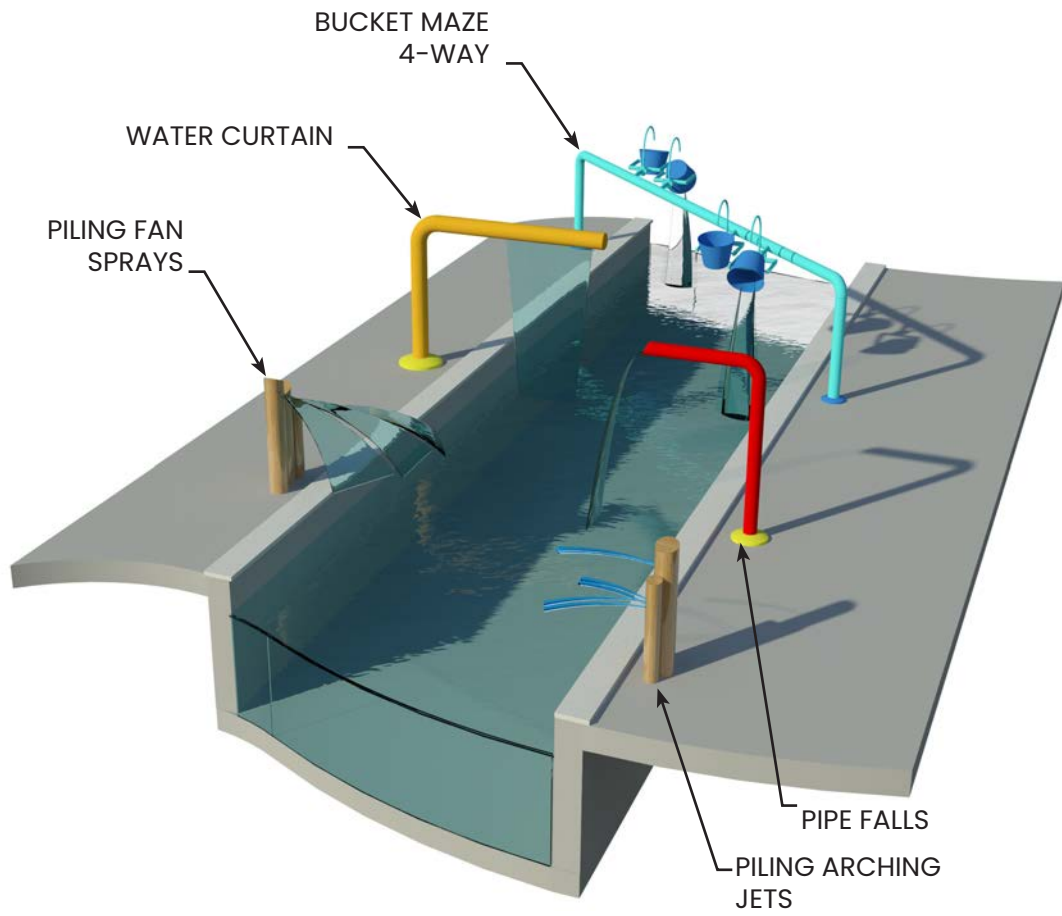

TABLE FORMS™

design2play

a weber group
company

Table Forms - We Love Water Tables and so do our clients. Our Interactive Table Form designs are based on play value, educational content, safety, aesthetics, and durability. The Table Elements can be designed around Educational or Fun programs, but we've found the best projects are a combination of both. This happens when the Educational part is accessed in a fun and engaging way. Kids can work together to move objects and 'make things happen' in a Team environment. Part Science, Part Discovery, Total Fun!

RIVERFORMS™

design2play
a weber group
company

River Forms - A great collection of Passive and Interactive features aimed at adding excitement to your Lazy River without being too aggressive. Our River FORMS Features, big and small, make a great addition to any River. Arching Jets, Fan Jets and Tippy Buckets are only the beginning. Our unique "Splash, Touch and Scream Targets" are real game changers. How about playing 'Limbo' under an invisible beam and surprising your friend with a blast of water when you 'Go-Low' enough! Besides Fun Components, we always provide a 'chicken path' for the not so adventurous guests. They can choose to avoid being sprayed if they just want to lie back and relax around the river.

RIVERFORMS™

PLAY POLE
DOWN JETS

OVERHEAD SHOWERS

PLAY POLE
SPRAY FANS

LIMBO ACTIVATOR CONCEPT

SCREAM ACTIVATOR CONCEPT

SLIDEFORMS™

design2play
a weber group
company