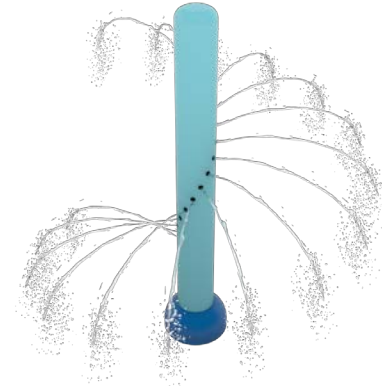

FOAMY JET
GPM: 50
Height Adjustable
Water Depth: 0 - 1"
All 304 SS Construction

SPIDER JET
GPM: 20
Height Adjustable
Water Depth: 0 - 1"
All 304 SS Construction

MULTI-FOUNTAIN
GPM: 20
Height Adjustable
Water Depth: 0-1"
All 304 SS / PVC Construction

RING JETS
GPM: 40
Height Adjustable
Water Depth: 0 - 1"
All 304 SS / PVC Construction

TUNNEL JETS - 3-WAY
GPM: 15
Height Adjustable
Water Depth: 0 - 1"
All 304 SS / PVC Construction

TUNNEL JETS - 6-WAY
GPM: 30
Height Adjustable
Water Depth: 0 - 1"
All 304 SS / PVC Construction

Fun Fx

WATER DOME
GPM: 20
Water Depth: 0 - 8"
All 304 SS Construction

CORNER BOLLARD
GPM: 30
Water Depth: 0 - 8"
All 304 SS Construction

RADIAL JETS 360
GPM: 30
Water Depth: 0 - 8"
All 304 SS Construction

WATER WORM
GPM: 30
Water Depth: 0 - 8"
All 304 SS Construction

FUN FANS
GPM: 35
Water Depth: 0 - 12"
All 304 SS Construction

SPRAY PEDESTAL
GPM: 15
Water Depth: 0 - 12"
All 304 SS/Fiberglass Construction