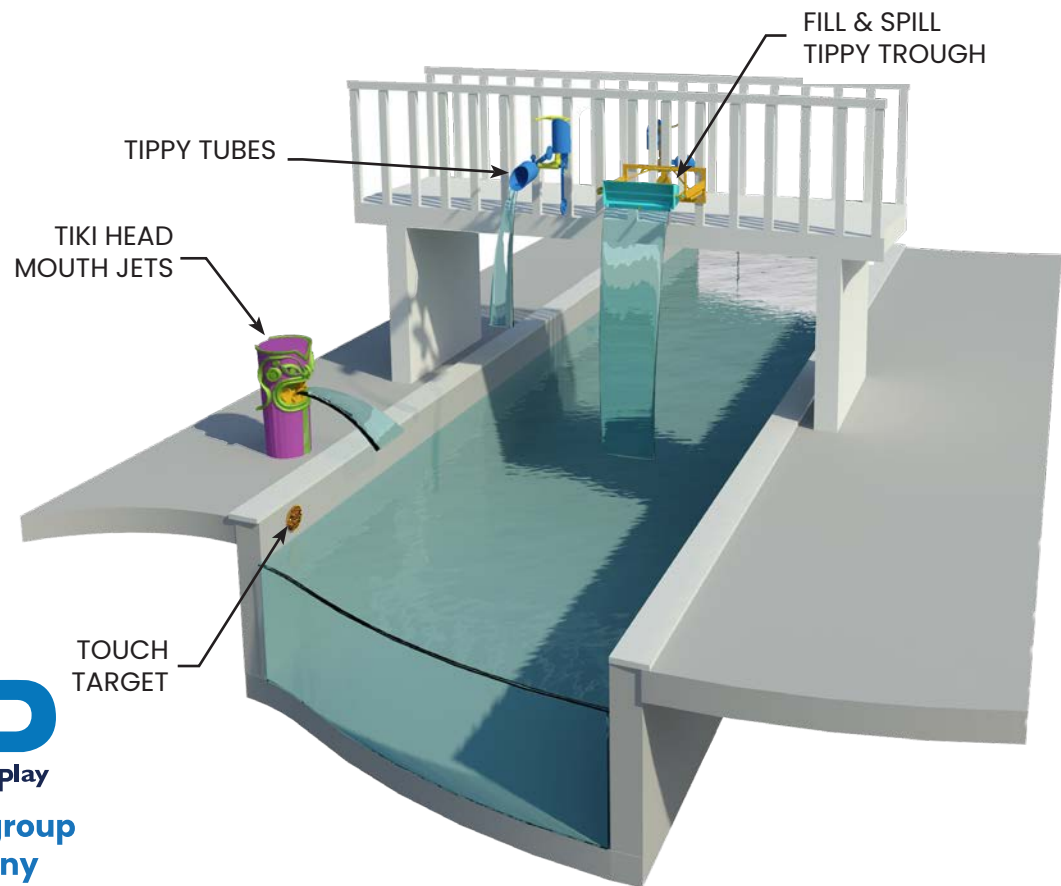

TABLE FORMS™

design2play

a weber group
company

Table Forms - We Love Water Tables and so do our clients. Our Interactive Table Form designs are based on play value, educational content, safety, aesthetics, and durability. The Table Elements can be designed around Educational or Fun programs, but we've found the best projects are a combination of both. This happens when the Educational part is accessed in a fun and engaging way. Kids can work together to move objects and 'make things happen' in a Team environment. Part Science, Part Discovery, Total Fun!

RIVERFORMS™

design2play
a weber group
company

River Forms - A great collection of Passive and Interactive features aimed at adding excitement to your Lazy River without being too aggressive. Our River FORMS Features, big and small, make a great addition to any River. Arching Jets, Fan Jets and Tippy Buckets are only the beginning. Our unique "Splash, Touch and Scream Targets" are real game changers. How about playing 'Limbo' under an invisible beam and surprising your friend with a blast of water when you 'Go-Low' enough! Besides Fun Components, we always provide a 'chicken path' for the not so adventurous guests. They can choose to avoid being sprayed if they just want to lie back and relax around the river.

RIVERFORMS™

PLAY POLE
DOWN JETS

OVERHEAD SHOWERS

PLAY POLE
SPRAY FANS

LIMBO ACTIVATOR CONCEPT

SCREAM ACTIVATOR CONCEPT

SLIDEFORMS™

design2play
a weber group
company