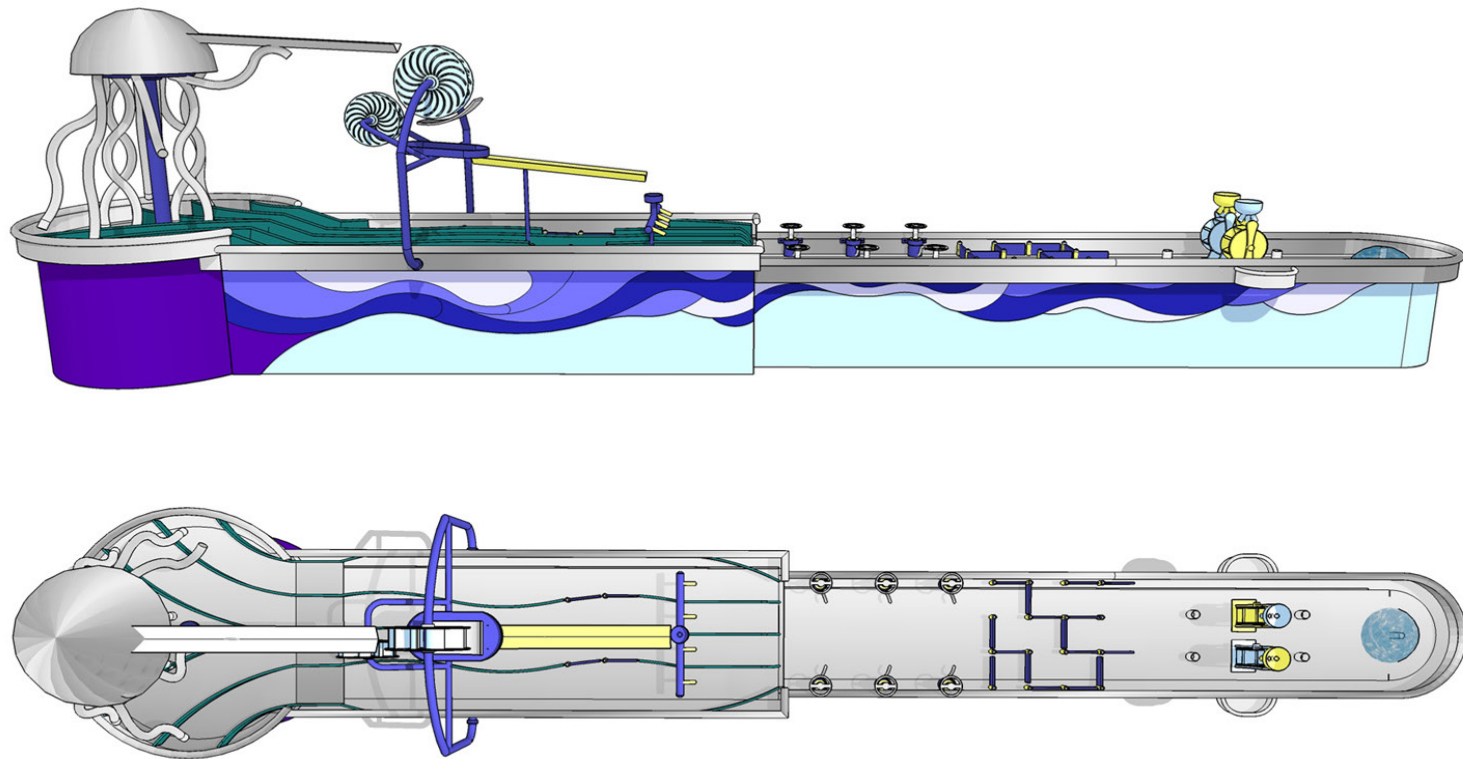

TABLE FORMS™

design2play

a weber group
company

Table Forms - We Love Water Tables and so do our clients. Our Interactive Table Form designs are based on play value, educational content, safety, aesthetics, and durability. The Table Elements can be designed around Educational or Fun programs, but we've found the best projects are a combination of both. This happens when the Educational part is accessed in a fun and engaging way. Kids can work together to move objects and 'make things happen' in a Team environment. Part Science, Part Discovery, Total Fun!

RIVERFORMS™

design2play
a weber group
company

River Forms - A great collection of Passive and Interactive features aimed at adding excitement to your Lazy River without being too aggressive. Our River FORMS Features, big and small, make a great addition to any River. Arching Jets, Fan Jets and Tippy Buckets are only the beginning. Our unique "Splash, Touch and Scream Targets" are real game changers. How about playing 'Limbo' under an invisible beam and surprising your friend with a blast of water when you 'Go-Low' enough! Besides Fun Components, we always provide a 'chicken path' for the not so adventurous guests. They can choose to avoid being sprayed if they just want to lie back and relax around the river.