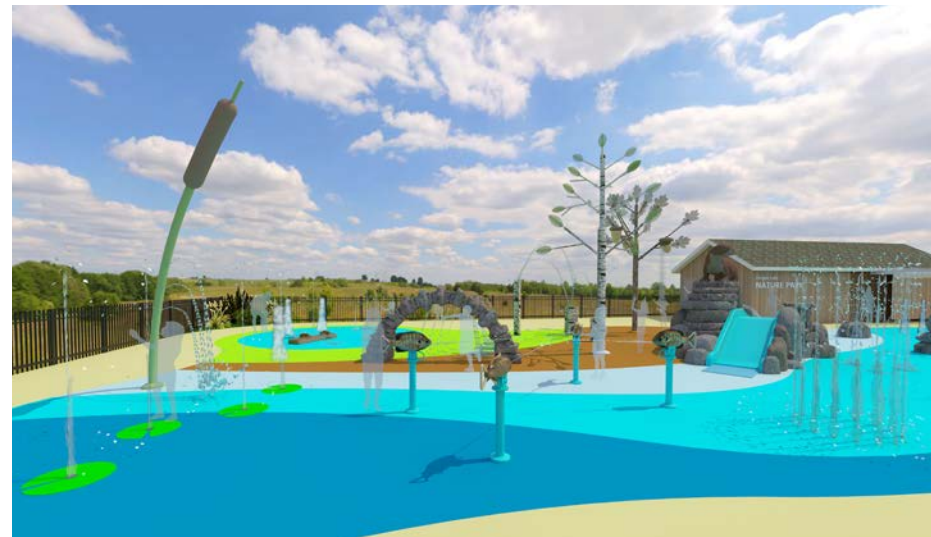

ROCK STACK-STYLE 1
GPM: 25
Water Depth: 0 - 12"
All 304 SS/FRP Construction